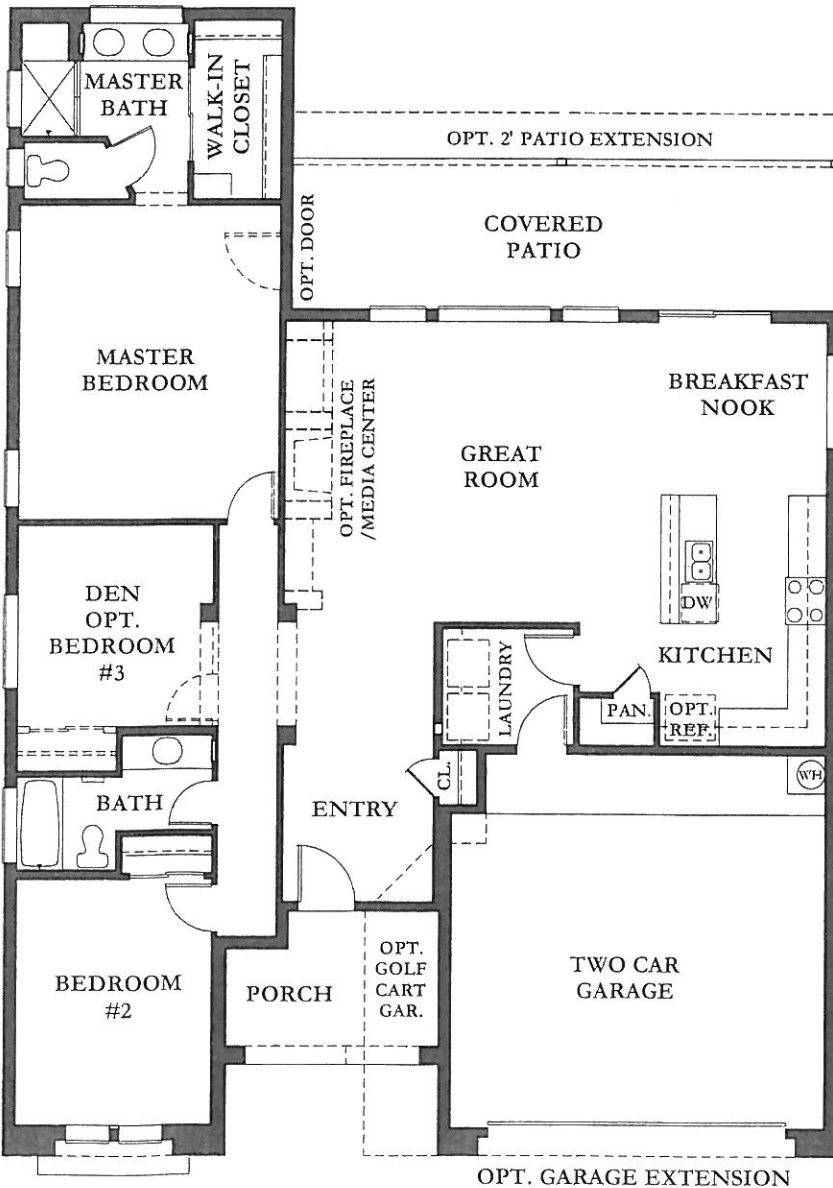

2 Bedrooms, Den (Opt 3rd Bedroom), 2 Baths,
1624 Sq. Ft. - Exterior Design-B (Stone Included)

SPYGLASS 1624

Exterior Design-A

Exterior Design-C
Stone Included

Window placement, size, style and detail can vary from exterior designs shown.

Floorplan will vary depending on exterior design chosen. Please check with your New Home Consultant.