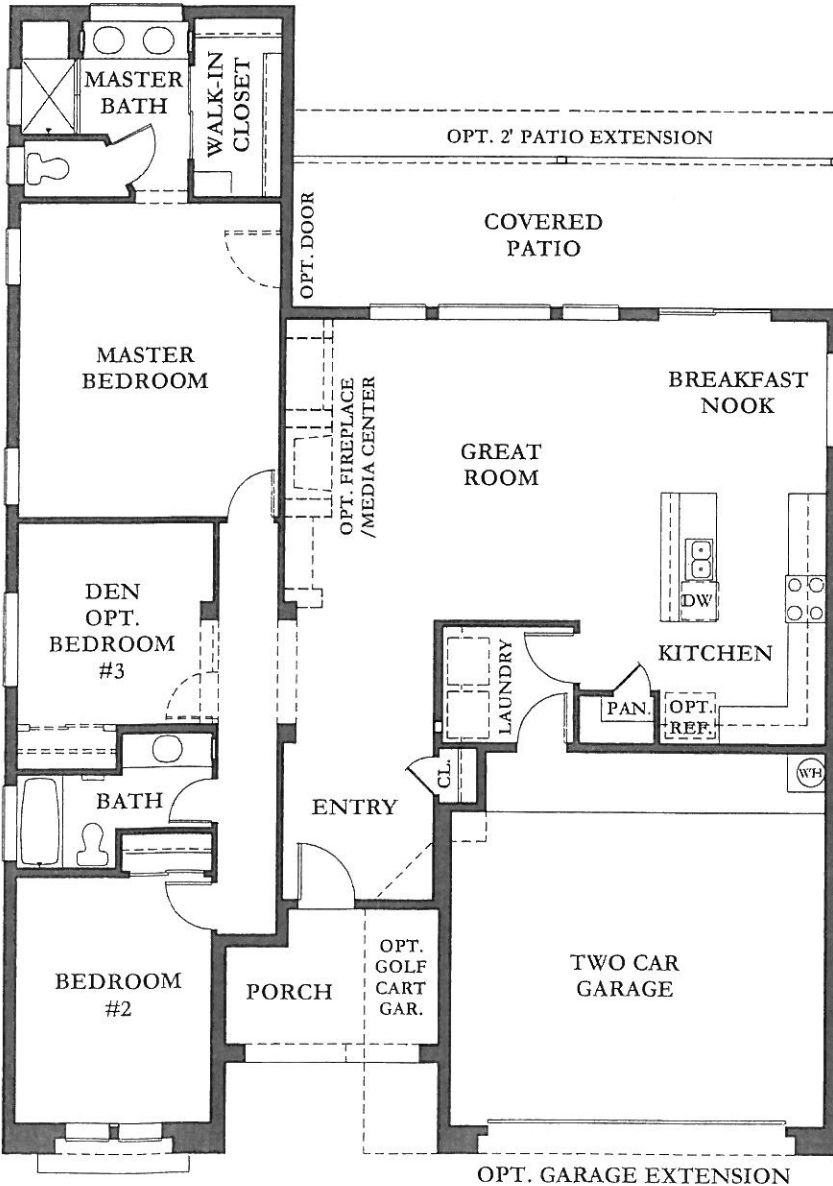

2 Bedrooms, Den (Opt 3rd Bedroom), 2 Baths,
1624 Sq. Ft. - Exterior Design-B (Stone Included)

SPYGLASS 1624

Exterior Design-A

Exterior Design-C
Stone Included

Window placement, size, style and detail can vary from exterior designs shown.

Floorplan will vary depending on exterior design chosen. Please check with your New Home Consultant.