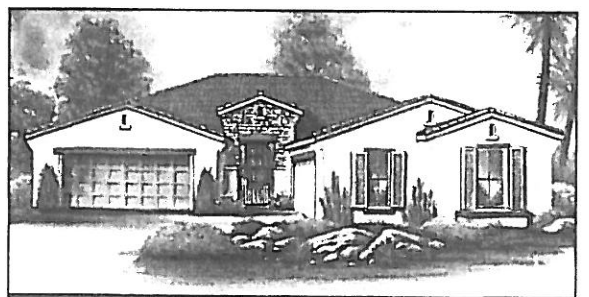

2 Bedrooms, Den (Opt. 3rd Bedroom), 2 Baths, Guest Suite w/Full Bath, 2622 Sq. Ft., Shown w/Opt. Golf Cart Garage #2, (Stone Included) - Exterior Design-C

SIENNA 2622

Exterior Design-A
Shown w/Opt. Golf Cart Garage #2

Exterior Design-B
(stone is optional)
Shown w/Opt. Golf Cart Garage #2

2622

*May choose only one of the Golf Cart Garage locations.