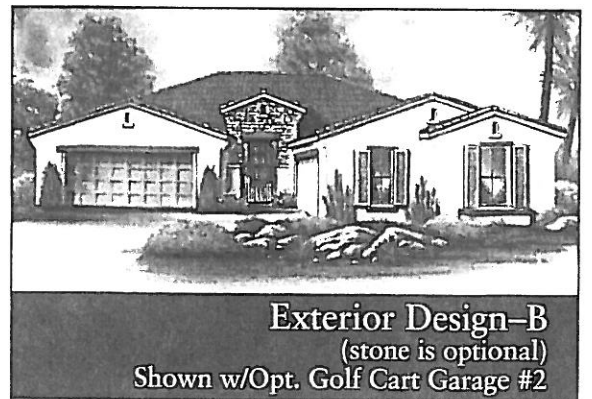

2 Bedrooms, Den (Opt. 3rd Bedroom), 2 Baths, Guest Suite w/Full Bath, 2622 Sq. Ft., Shown w/Opt. Golf Cart Garage #2, (Stone Included) - Exterior Design-C

SIENNA 2622

*May choose only one of the Golf Cart Garage locations.