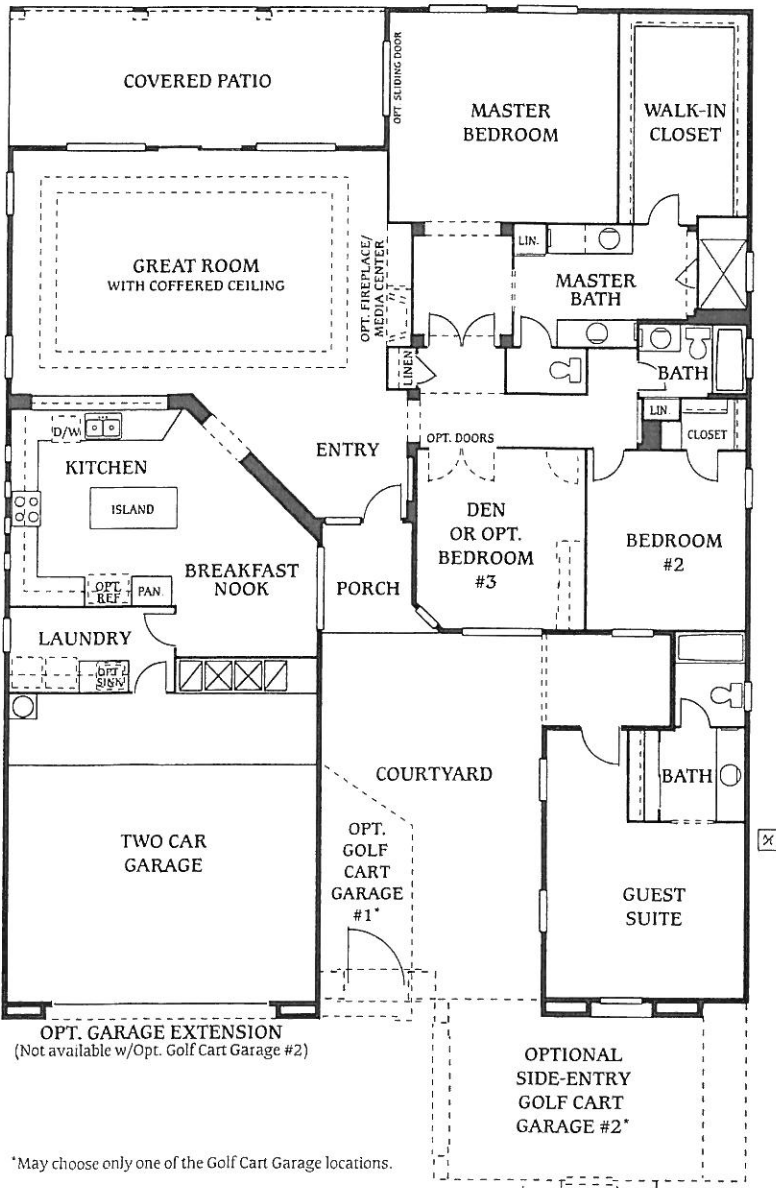

2 Bedrooms, Den (Opt. 3rd Bedroom), 2 Baths, Guest Suite w/Full Bath, 2622 Sq. Ft., Shown w/Opt. Golf Cart Garage #2, (Stone Included) - Exterior Design-C

SIENNA 2622

Exterior Design-A
Shown w/Opt. Golf Cart Garage #2

Exterior Design-B
(stone is optional)
Shown w/Opt. Golf Cart Garage #2

2622

*May choose only one of the Golf Cart Garage locations.