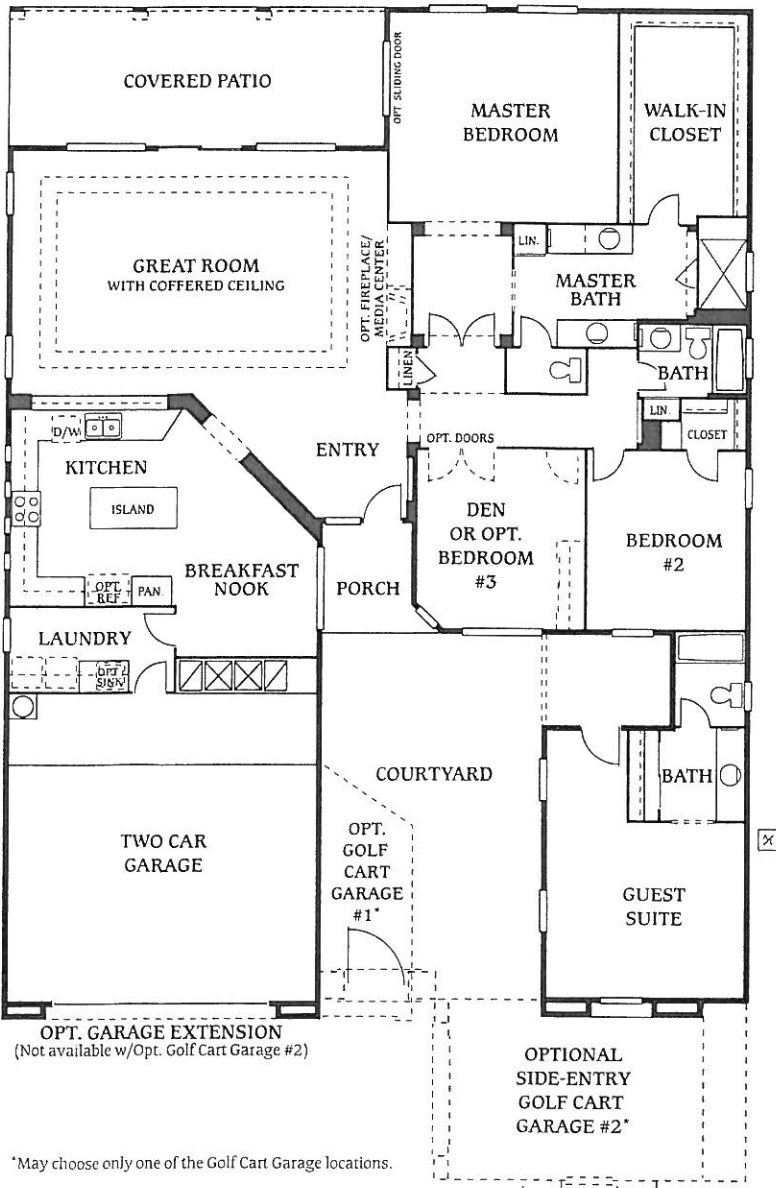

2 Bedrooms, Den (Opt. 3rd Bedroom), 2 Baths, Guest Suite w/Full Bath, 2622 Sq. Ft., Shown w/Opt. Golf Cart Garage #2, (Stone Included) - Exterior Design-C

SIENNA 2622

*May choose only one of the Golf Cart Garage locations.

2622