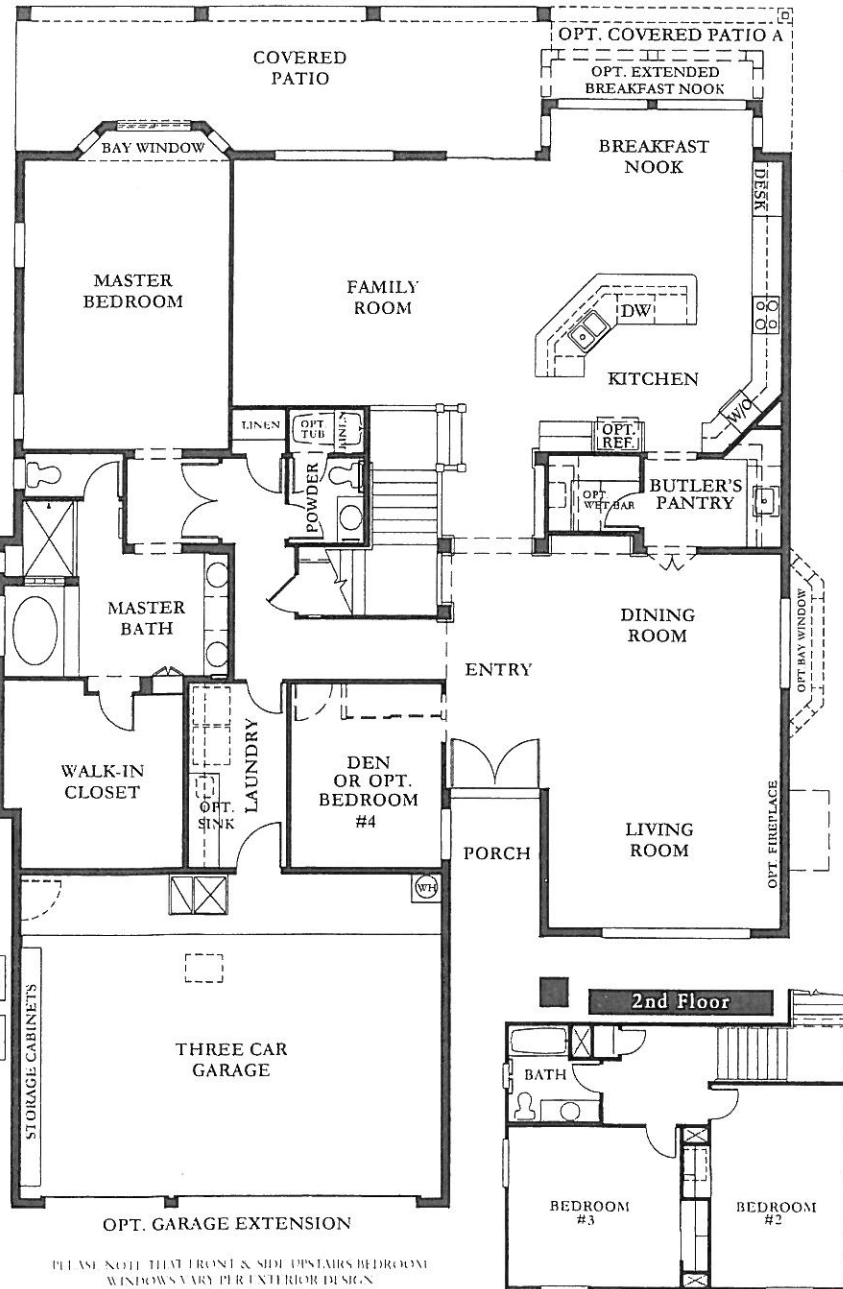

2 Story - 3 Bedrooms, Den (Opt. 4th Bedroom),
Butler's Pantry, 2-1/2 Baths
3191 Sq. Ft. - Exterior Design A

MARBELLA 3191

Window(s) by Front Entry Door may vary.