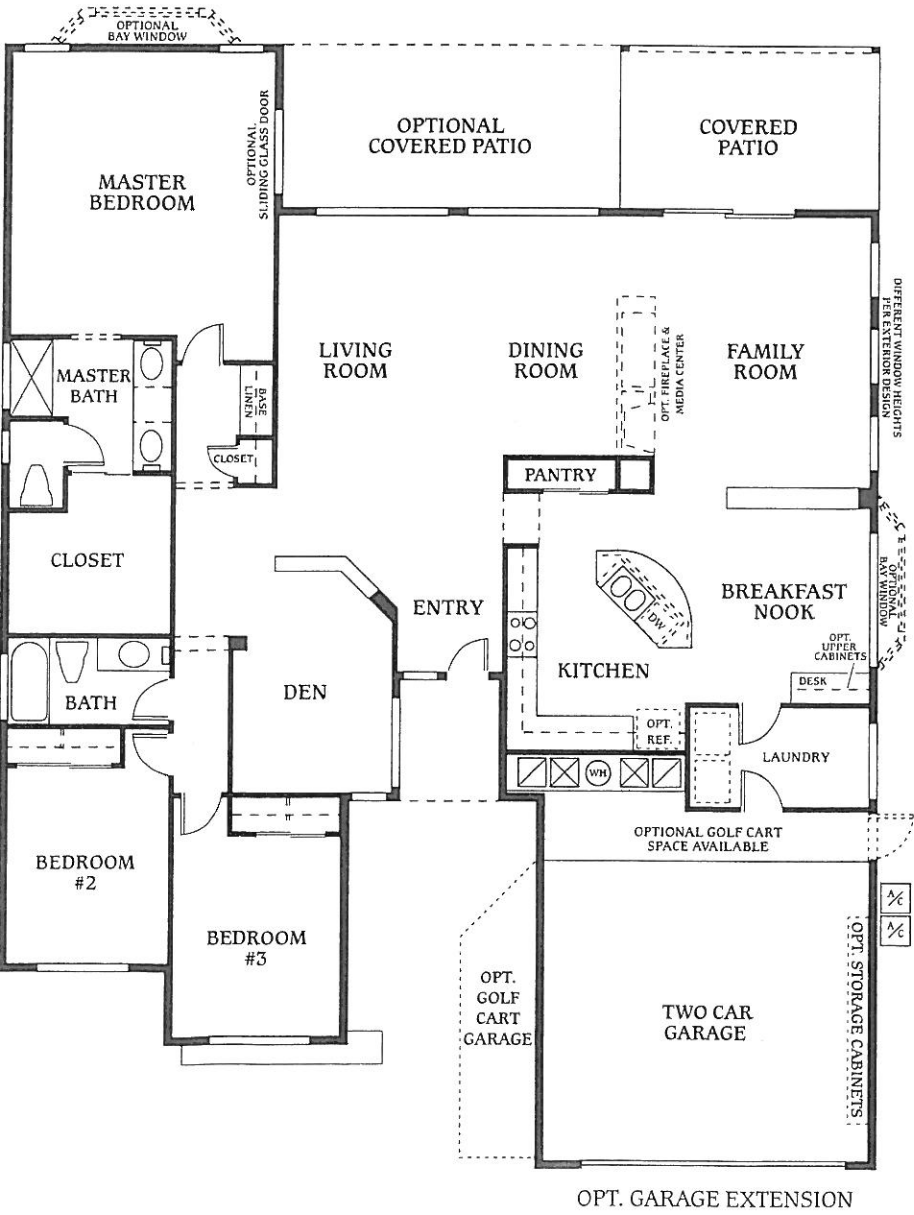

3 Bedrooms, Den, 2 Baths, 2361 Sq. Ft.  
Exterior Design-A

TROVA 2360

2360