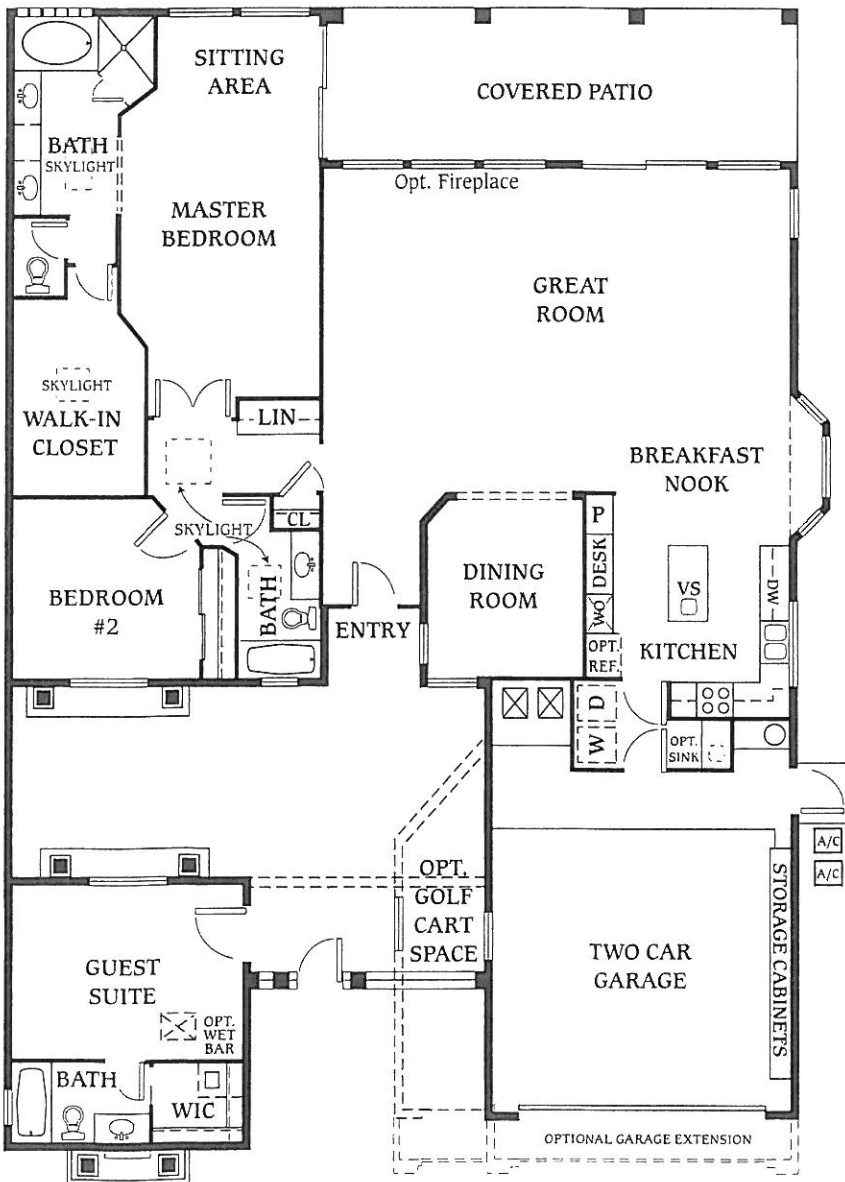

2 Bedrooms, 2 Baths, Guest Suite with Full Bath
2311 Sq. Ft. - Exterior Design A

MONTERA 2301

Exterior Design C

Window(s) by Front Entry Door may vary.

2301