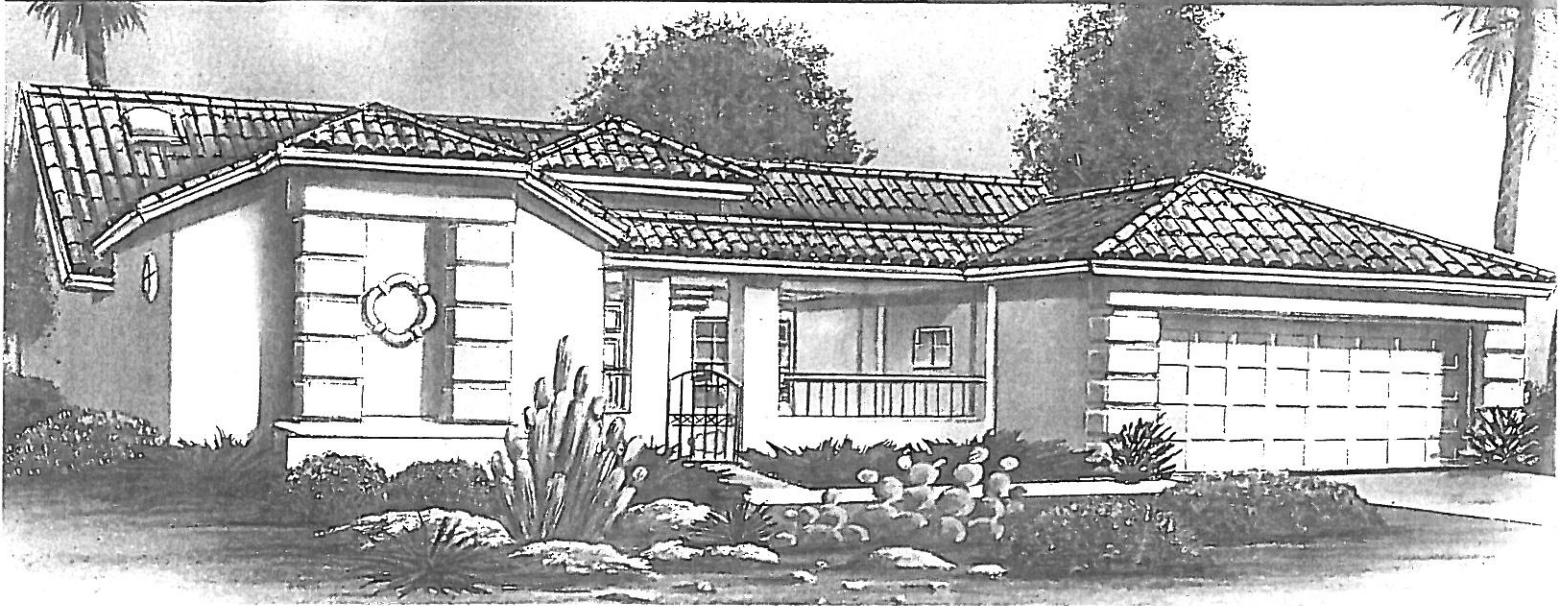

2 Bedrooms, 2 Baths, Guest Suite with Full Bath
2311 Sq. Ft. - Exterior Design A

MONTERA 2301

Exterior Design C

Window(s) by Front Entry Door may vary.

2301