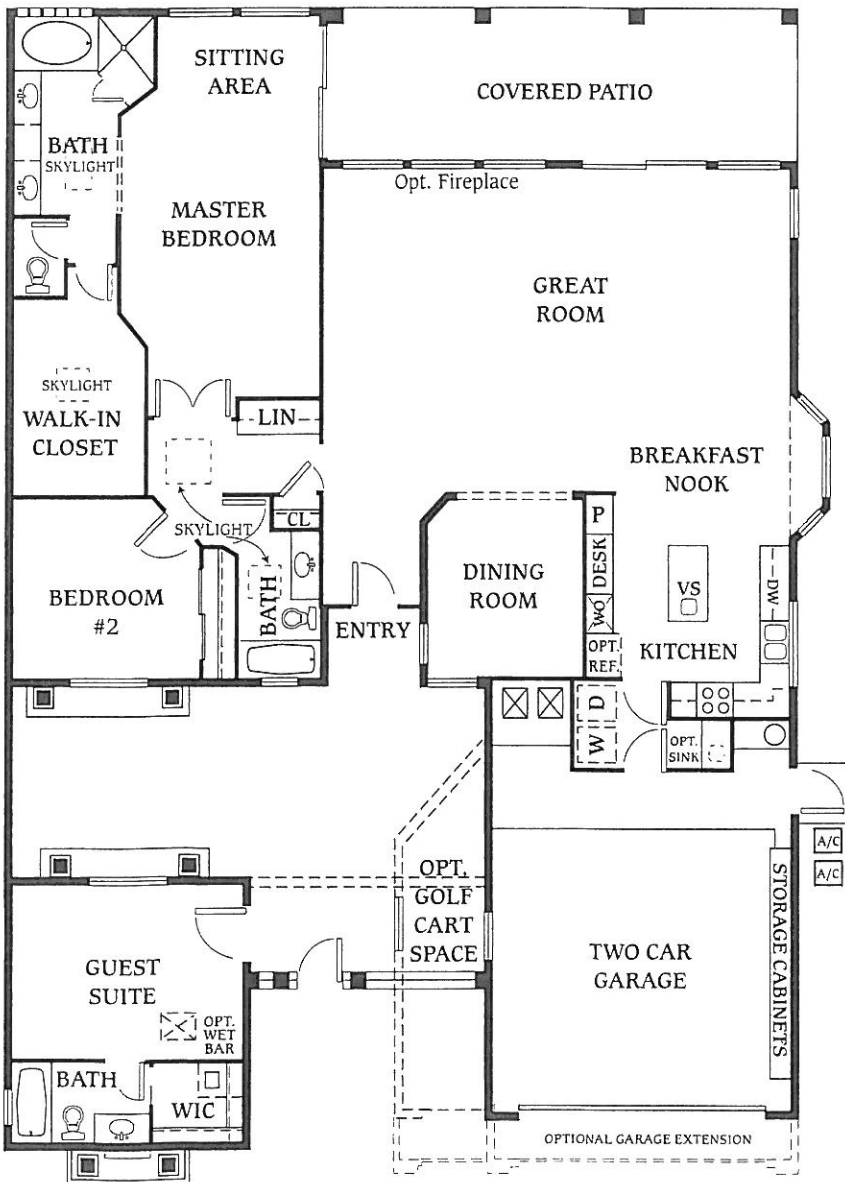

2 Bedrooms, 2 Baths, Guest Suite with Full Bath  
2311 Sq. Ft. - Exterior Design A

MONTERA 2301

Exterior Design C

Window(s) by Front Entry Door may vary.

2301