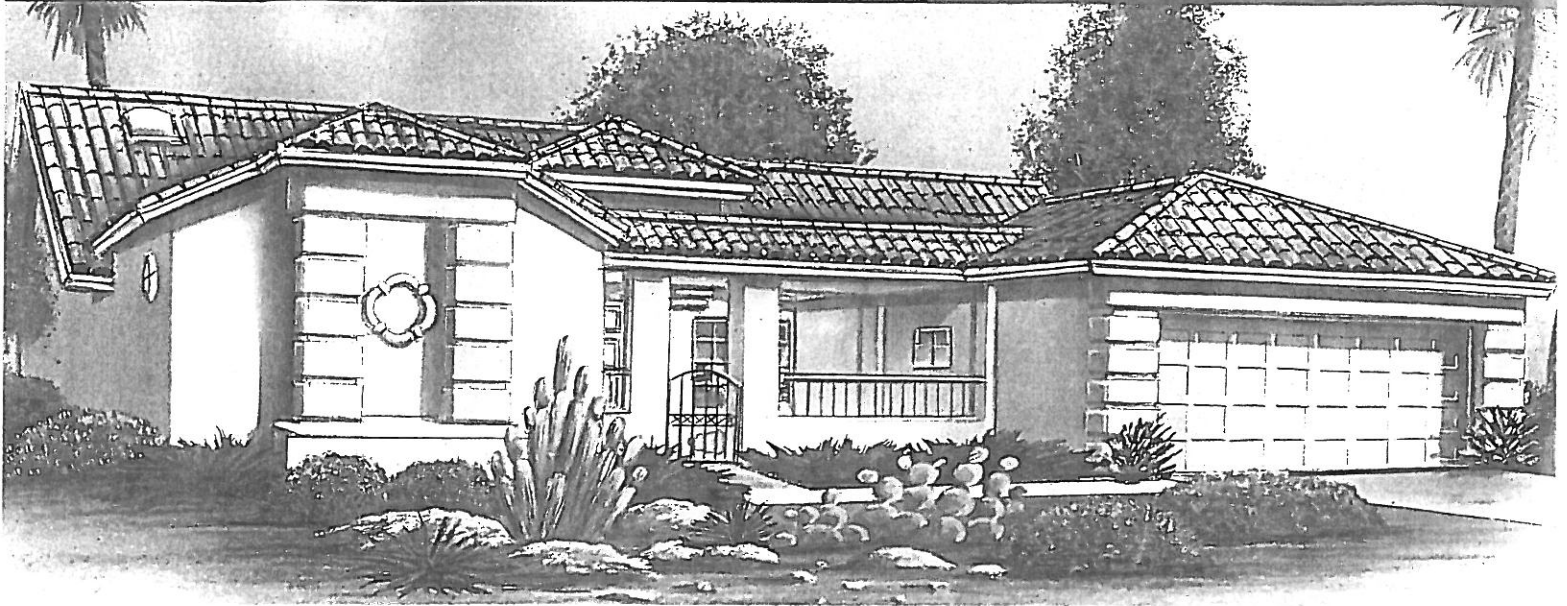

2 Bedrooms, 2 Baths, Guest Suite with Full Bath  
2311 Sq. Ft. - Exterior Design A

MONTERA 2301

Exterior Design C

Window(s) by Front Entry Door may vary.

2301