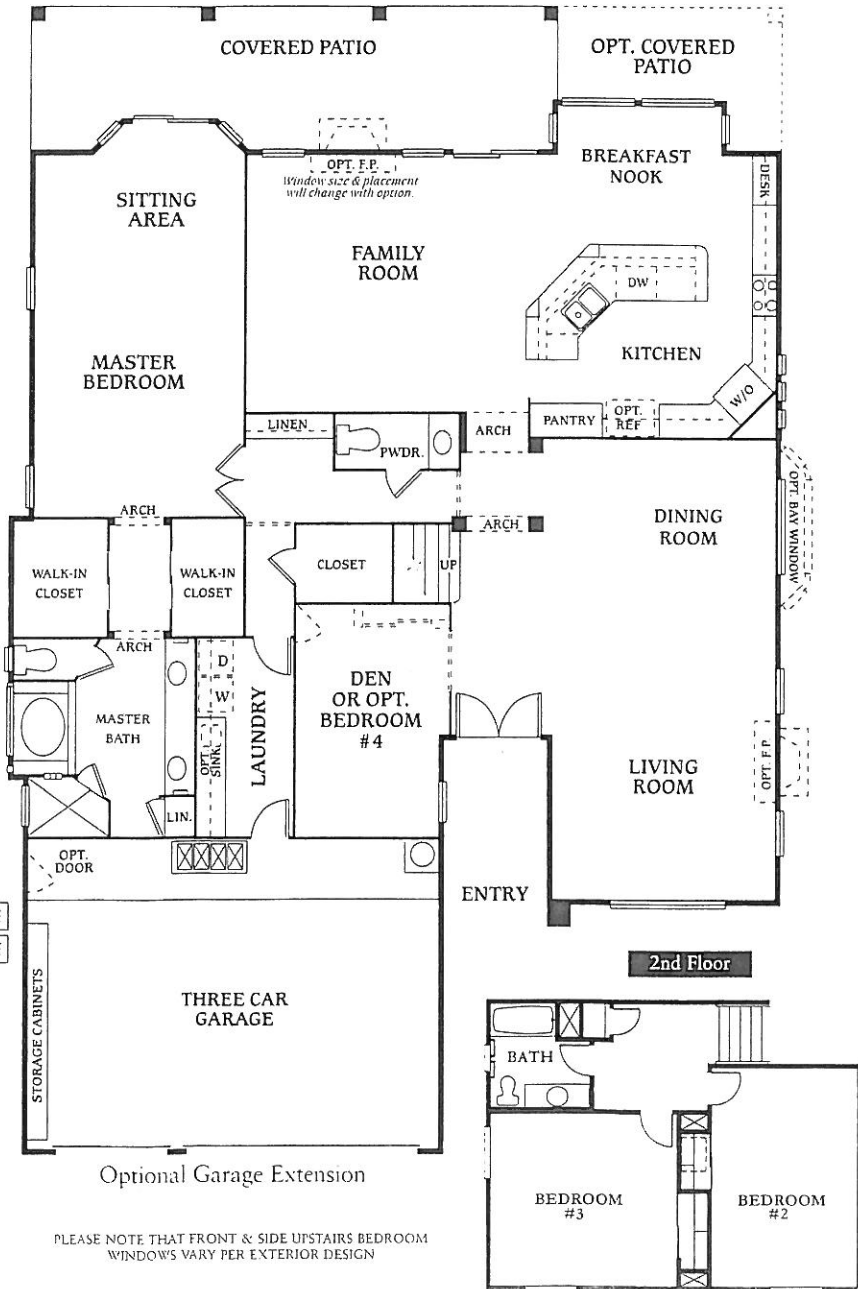

2 Story - 3 Bedrooms, Den (Opt. 4th Bedroom),
2-1/2 Baths - 3176 Sq. Ft. - Exterior Design D

MARBELLA 3181

Window(s) by Front Entry Door may vary.