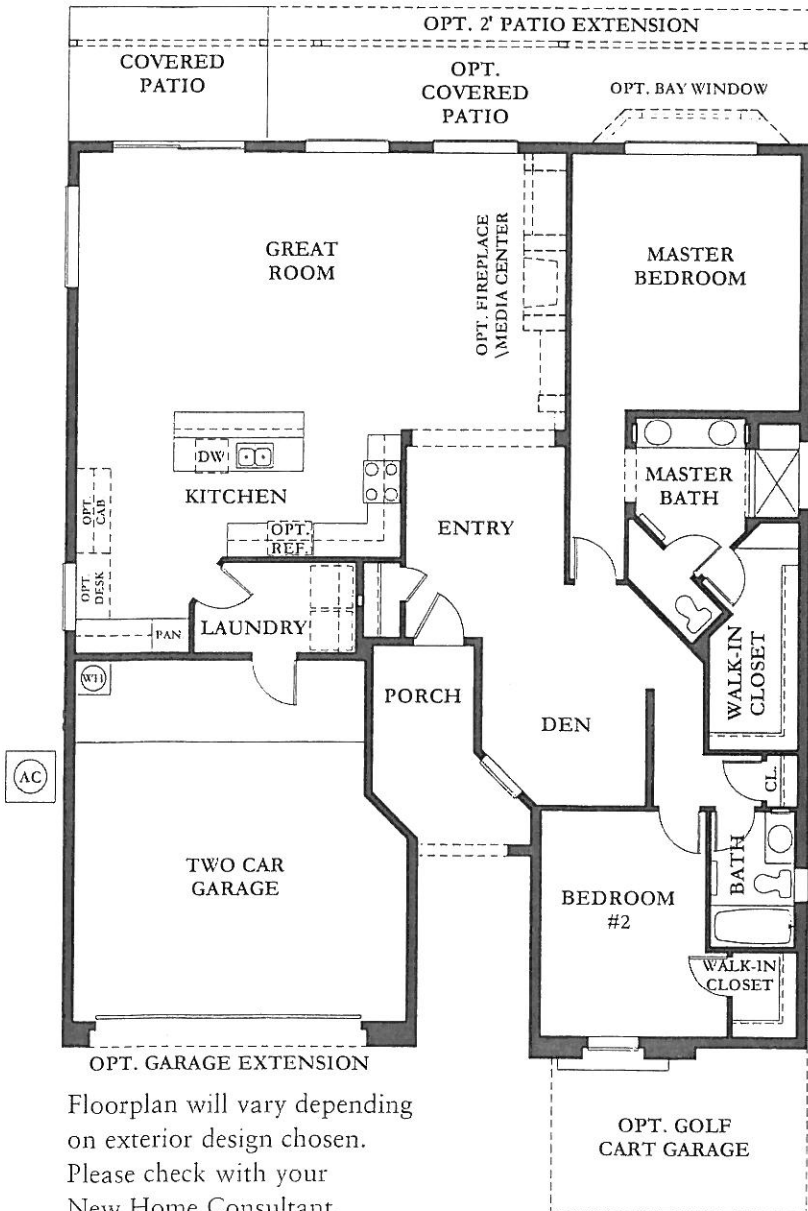

2 Bedrooms, Den, 2 Baths, 1780 Livable Sq. Ft. -
Exterior Design-C (Stone Included)

CYPRESS 1780

Floorplan will vary depending on exterior design chosen. Please check with your New Home Consultant.

Window placement, size, style and detail can vary from exterior designs shown.