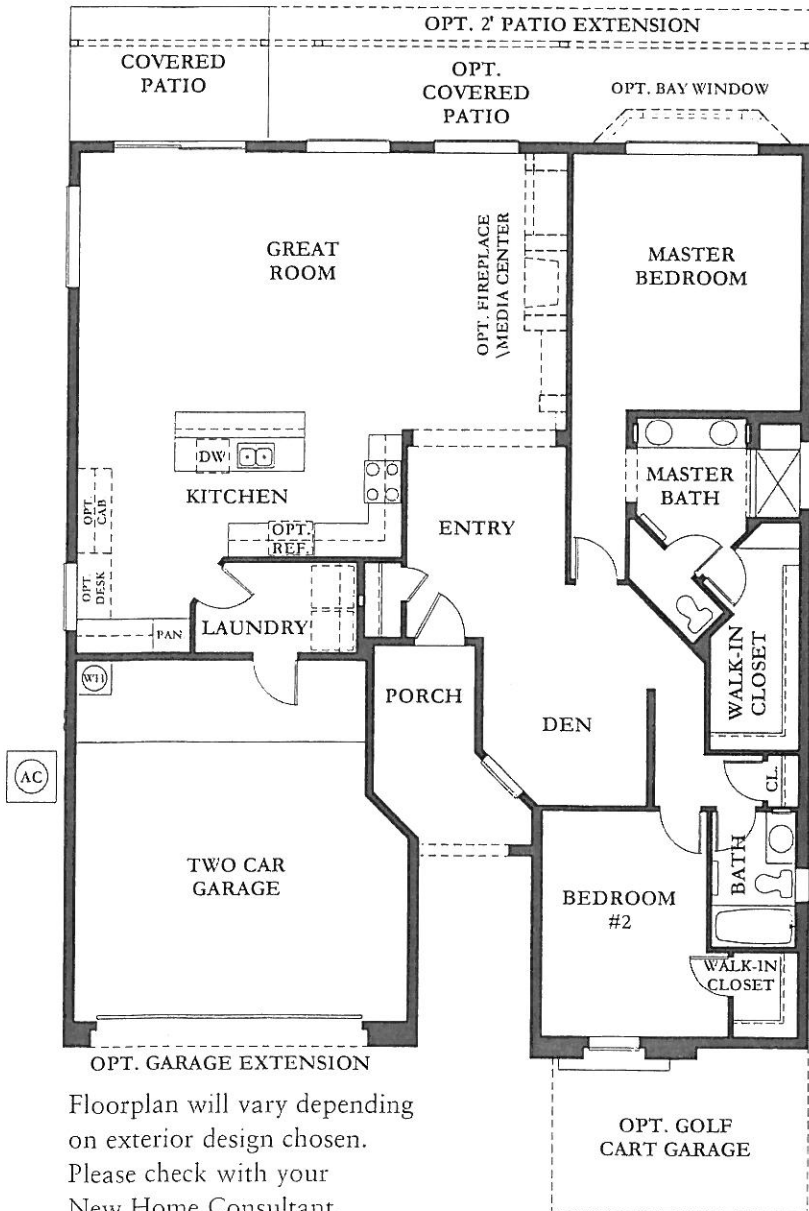

2 Bedrooms, Den, 2 Baths, 1780 Livable Sq. Ft. -
Exterior Design-C (Stone Included)

CYPRESS 1780

Floorplan will vary depending on exterior design chosen. Please check with your New Home Consultant.

Exterior Design-A

Exterior Design-B
Stone Included

Window placement, size, style and detail can vary from exterior designs shown.